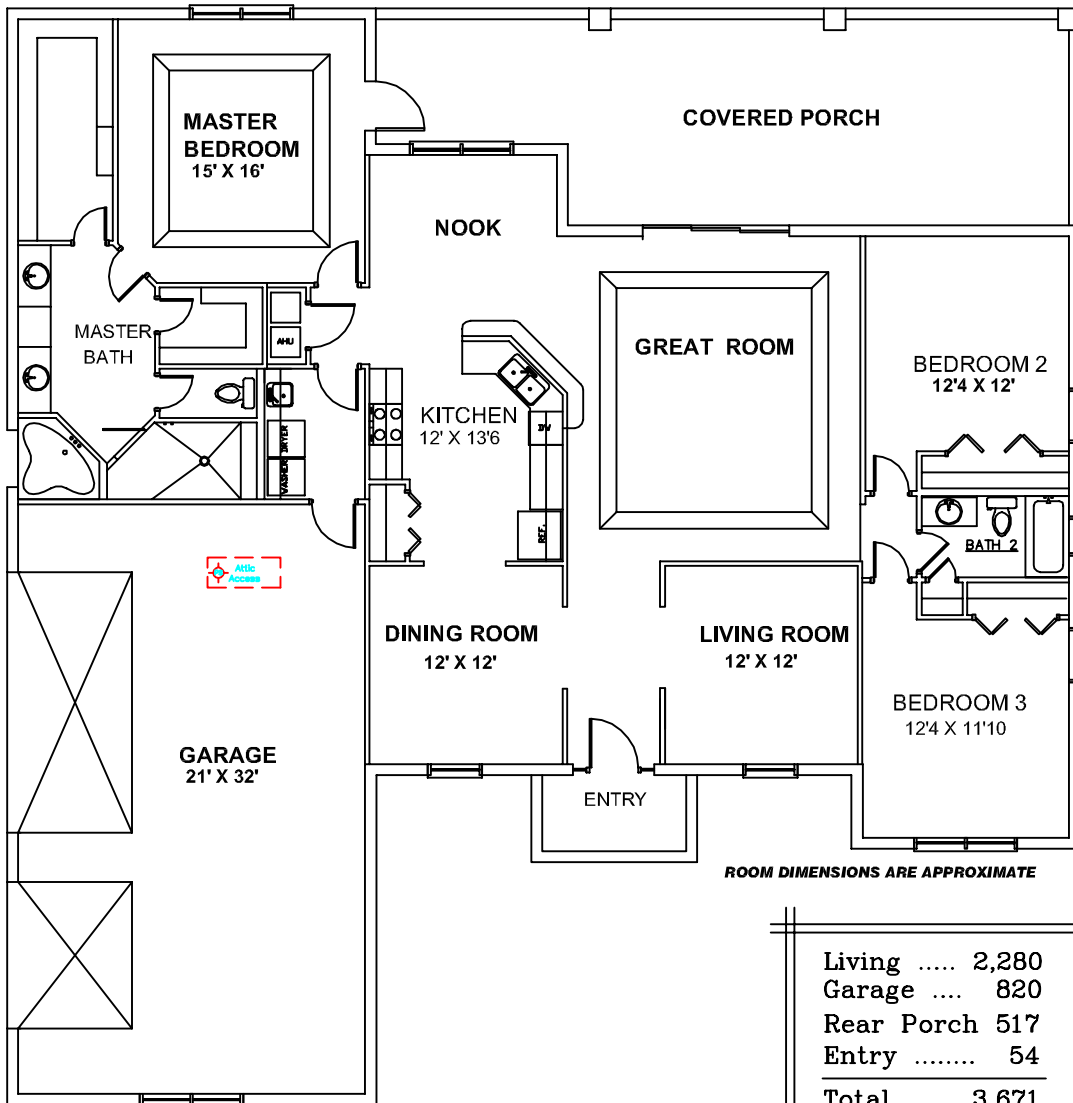

# The Duval

ROOM DIMENSIONS ARE APPROXIMATE

Living	.....	2,280
Garage	....	820
Rear Porch		517
Entry	.....	54
<b>Total</b>		<b>3,671</b>