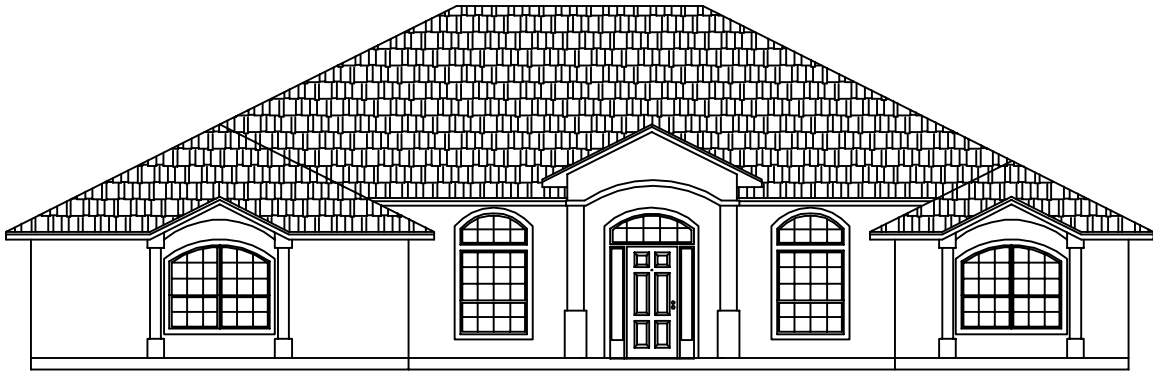

# The Duval

ROOM DIMENSIONS ARE APPROXIMATE

Living	.....	2,280
Garage	....	820
Rear Porch		517
Entry	.....	54
<b>Total</b>		<b>3,671</b>